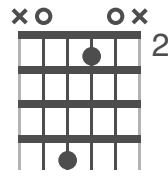

CFCGCD

6 String Guitar Tuning: CFCGCD

F