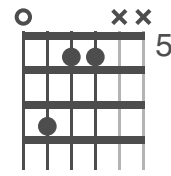

CFCGCD

6 String Guitar Tuning: CFCGCD

F

C 5

D 5

C 4

D 4

G 5