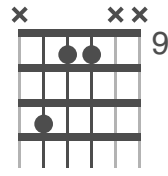

CFCGCD

6 String Guitar Tuning: CFCGCD

F

C 5

D 5

C 4

D 4

G 5

A 7sus4

F

C

C

D 5

E 5

E 4