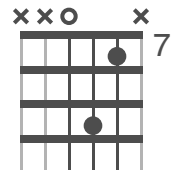

CFCGCD

6 String Guitar Tuning: CFCGCD

C