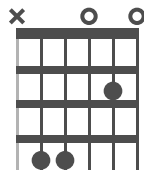

CFCGCD

6 String Guitar Tuning: CFCGCD

F

C 5

D 5

C 4

D 4

G 5