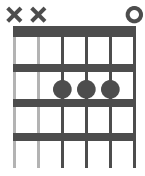

CFCGCD

6 String Guitar Tuning: CFCGCD

D 5