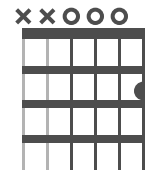

CFCGCD

6 String Guitar Tuning: CFCGCD

C