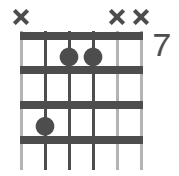

CFCGCD

6 String Guitar Tuning: CFCGCD

F

C 5

D 5

C 4

D 4

G 5