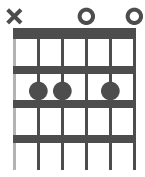

CFCGCD

6 String Guitar Tuning: CFCGCD

F

C 5

D 5

C 4

D 4

G 5