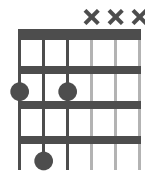

CFCGCD

6 String Guitar Tuning: CFCGCD

F

C 5

D 5

C 4

D 4

G 5