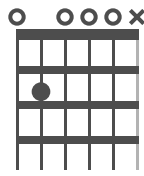

CFCGCD

6 String Guitar Tuning: CFCGCD

F

C 5

D 5

C 4

D 4

G 5