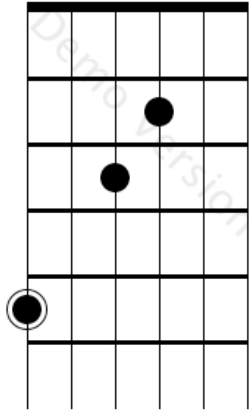

Orkney Celtic Backup Capo II

Emin (omit 5)  
X O O

5th fret

A (omit 3)  
X O O O

D  
X X X

7th fret

D (omit 3)  
O OO

5th fret

Amin  
XO OO

7th fret

D  
OO OO

G (omit 5)  
X XX

G  
XX O

C  
XX X

5th fret

C (omit 5)  
X O X