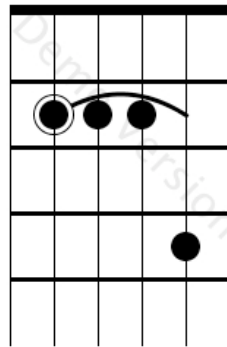

B (omit 3)
X X X