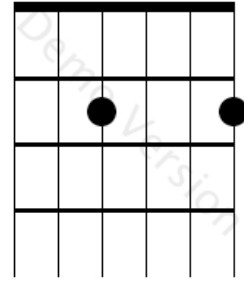

7th fret

D
OO OO