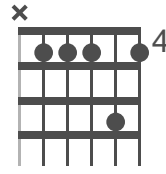

Orkney Guitar Chords

6 String Guitar Tuning: CGDGCD

C

C 5

D 5

D 3

E 3

E 5

F

F

G 5

G 5

A 5

B m

B 5