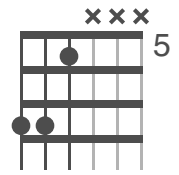

Orkney Guitar Chords

6 String Guitar Tuning: CGDGCD

G 5