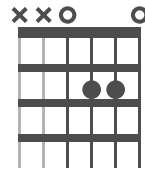

Orkney Guitar Chords

6 String Guitar Tuning: CGDGCD

C

C 5

D 5

D 3

E 3

E 5