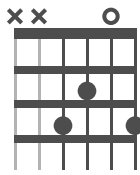

Orkney Guitar Chords

6 String Guitar Tuning: CGDGCD

C

C 5

D 5

D 3

E 3

E 5