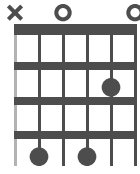

Orkney Guitar Chords

6 String Guitar Tuning: CGDGCD

B m