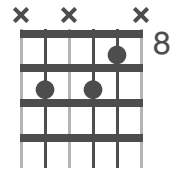

Orkney Guitar Chords

6 String Guitar Tuning: CGDGCD

C

C 5

D 5

D 3

E 3

E 5