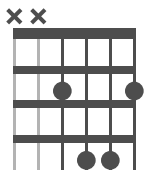

Orkney Guitar Chords

6 String Guitar Tuning: CGDGCD

C

C 5

D 5

D 3

E 3

E 5