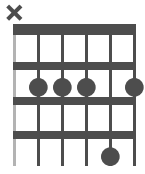

Orkney Guitar Chords

6 String Guitar Tuning: CGDGCD

A 5