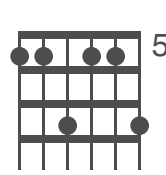

Orkney Guitar Chords

6 String Guitar Tuning: CGDGCD

F