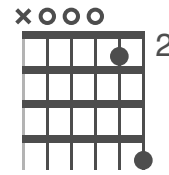

Orkney Guitar Chords

6 String Guitar Tuning: CGDGCD

G 5