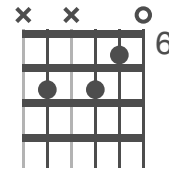

Orkney Guitar Chords

6 String Guitar Tuning: CGDGCD

C

C 5

D 5

D 3

E 3

E 5