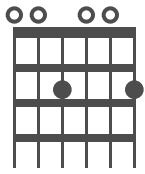

Orkney Guitar Chords

6 String Guitar Tuning: CGDGCD

C

C 5

D 5

D 3

E 3

E 5