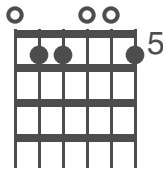

Orkney Guitar Chords

6 String Guitar Tuning: CGDGCD

C

C 5

D 5

D 3

E 3

E 5